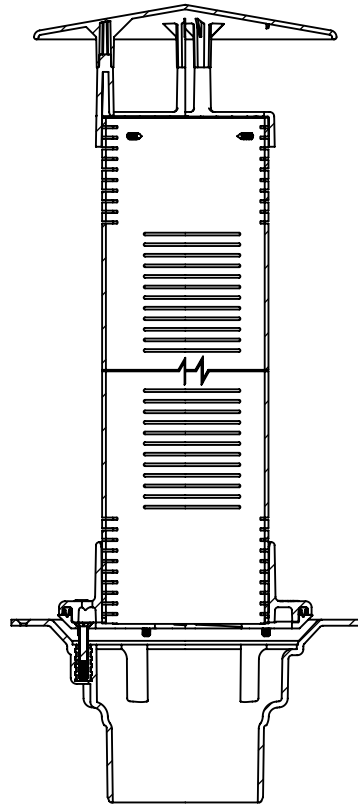

CODE	NAME	DN
3100.205.3	Stand-Pipe Planter Drain 100mm	100x100
3100.205.3.SS	Stand-Pipe Planter Drain 100 SS	100x100

SECTION A-A