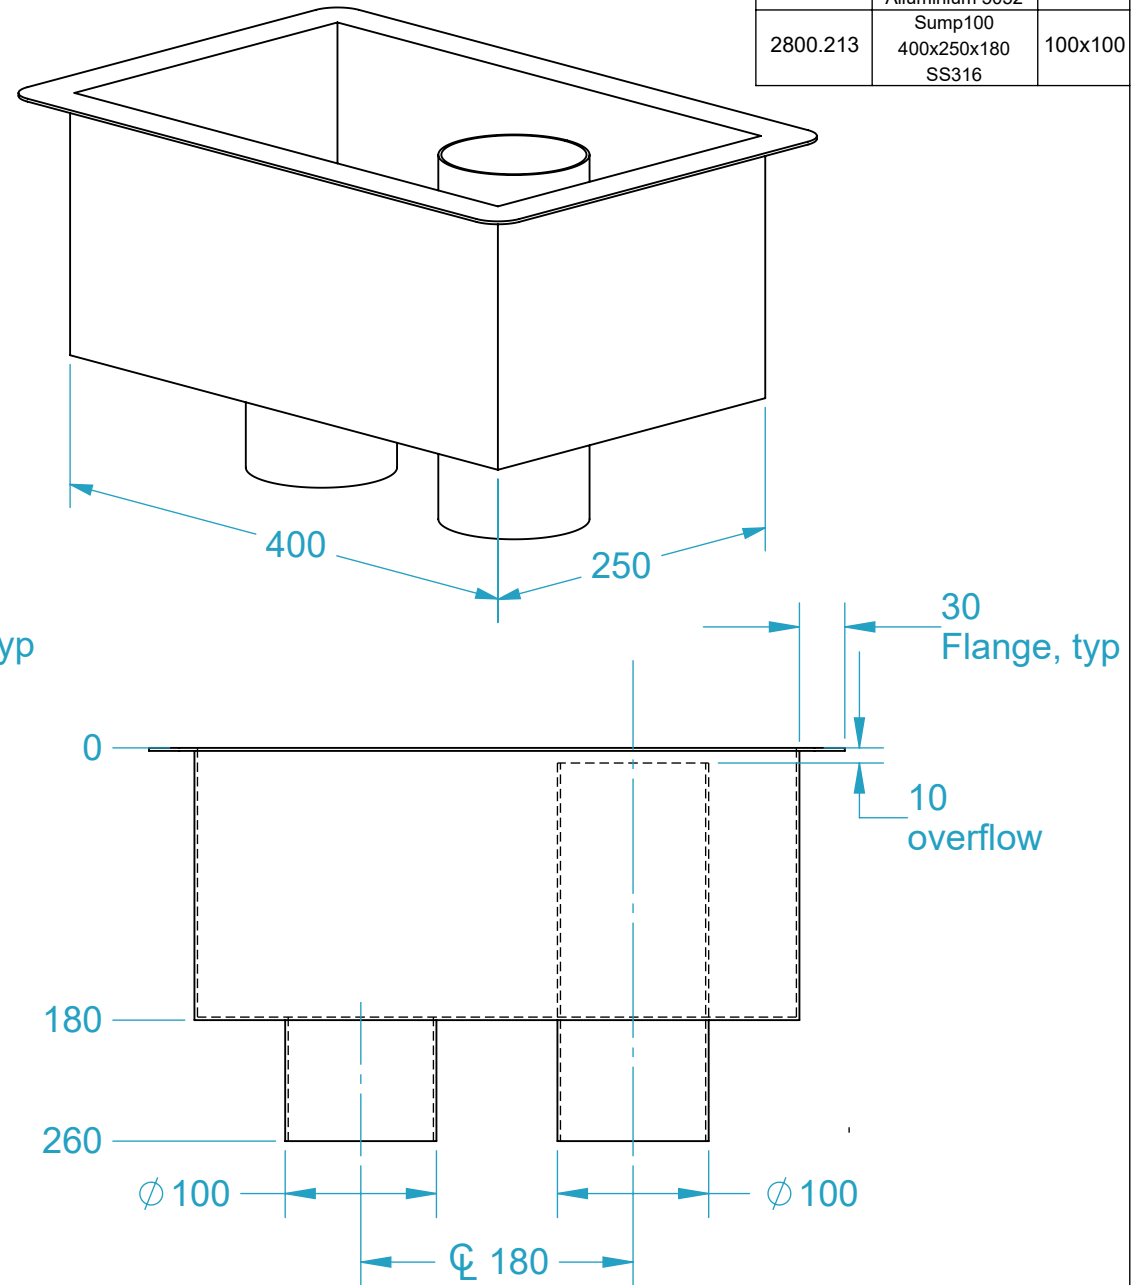

AQUAKNIGHT INDUSTRIES

CODE	NAME	DN
2800.212	Sump100 400x250x180 Alluminium 5052	100x100
2800.213	Sump100 400x250x180 SS316	100x100

SECTION BA-BA