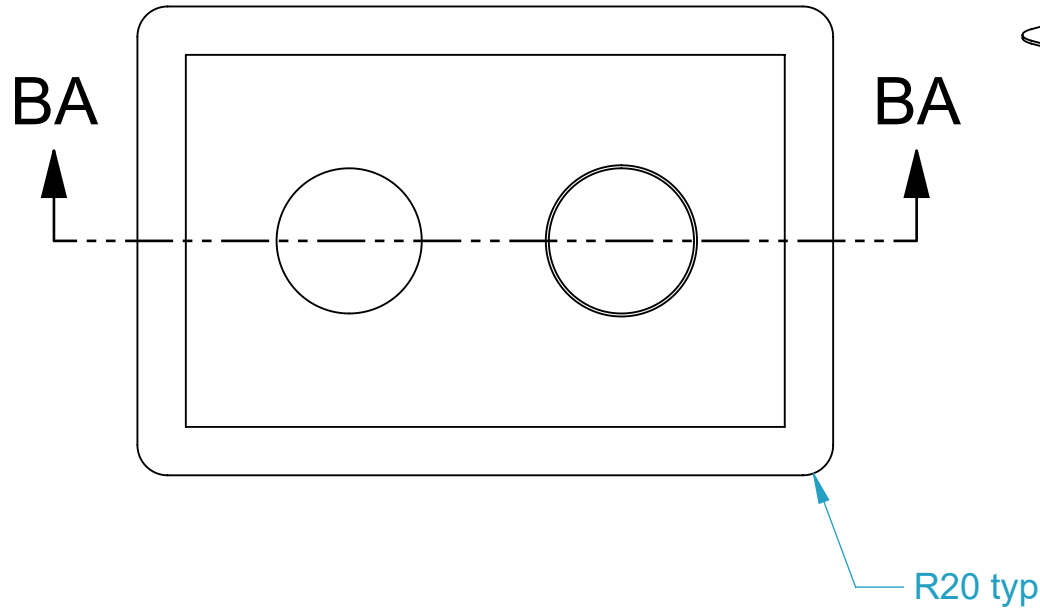

AQUAKNIGHT INDUSTRIES

CODE	NAME	DN
2800.212	Sump100 400x250x180 Alluminium 5052	100x100
2800.213	Sump100 400x250x180 SS316	100x100

SECTION BA-BA