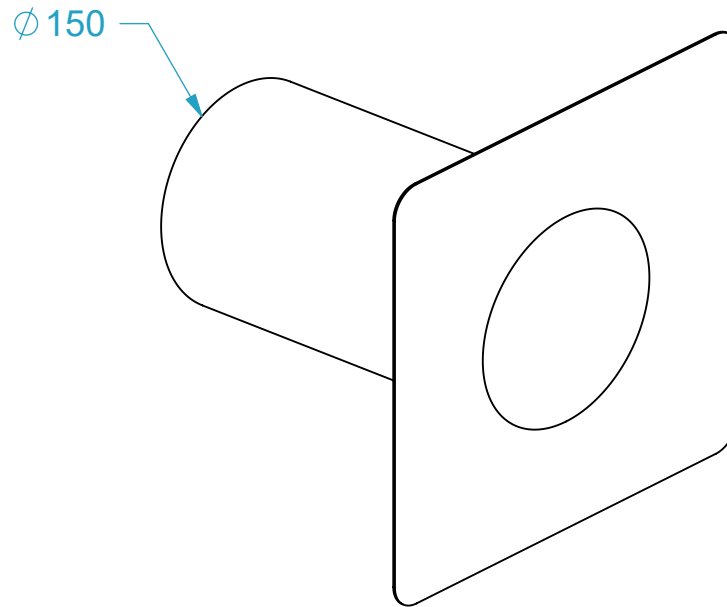

**AQUAKNIGHT INDUSTRIES**

CODE	NAME	DN
2500.412	Overflow Round 150 Ali	150
2500.412XL	Overflow Round 150x500 Ali	150
2500.413	Overflow Round 150 SS316	150
2500.413XL	Overflow Round 150x500 SS316	150

SECTION R-R