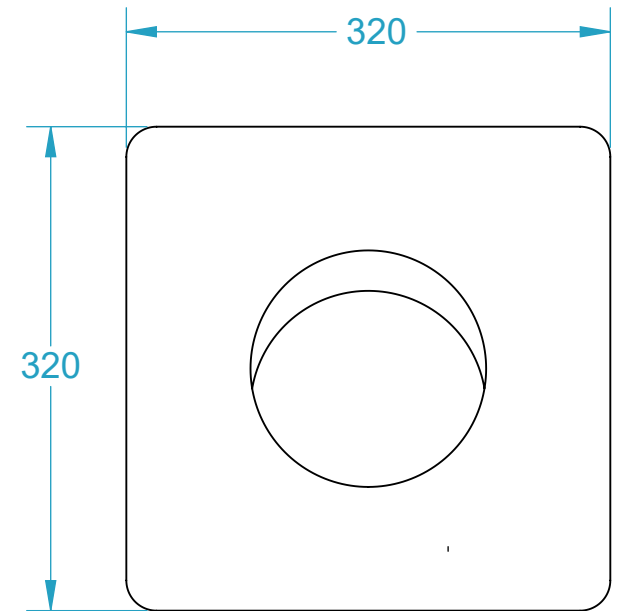

**AQUAKNIGHT INDUSTRIES**

CODE	NAME	DN
2500.412	Overflow Round 150 Ali	150
2500.412XL	Overflow Round 150x500 Ali	150
2500.413	Overflow Round 150 SS316	150
2500.413XL	Overflow Round 150x500 SS316	150

SECTION R-R