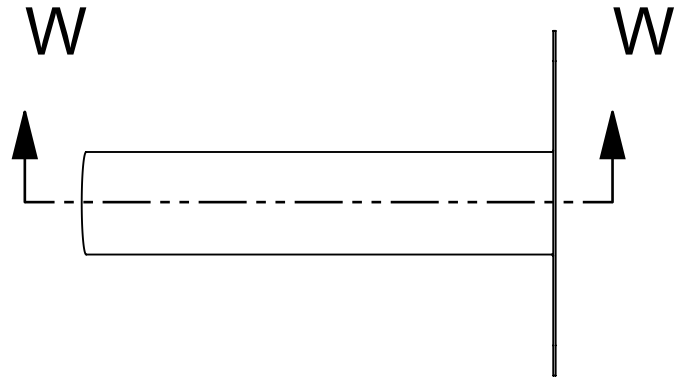

AQUAKNIGHT INDUSTRIES

CODE	NAME	DN
2500.112	Overflow Round 65 Ali	65
2500.112XL	Overflow Round 65x500 Ali	65
2500.113	Overflow Round 65 SS316	65
2500.113XL	Overflow Round 65x500 SS316	65

SECTION W-W