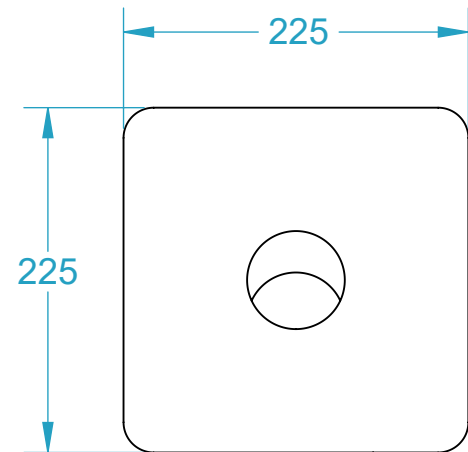

AQUAKNIGHT INDUSTRIES

CODE	NAME	DN
2500.112	Overflow Round 65 Ali	65
2500.112XL	Overflow Round 65x500 Ali	65
2500.113	Overflow Round 65 SS316	65
2500.113XL	Overflow Round 65x500 SS316	65

SECTION W-W