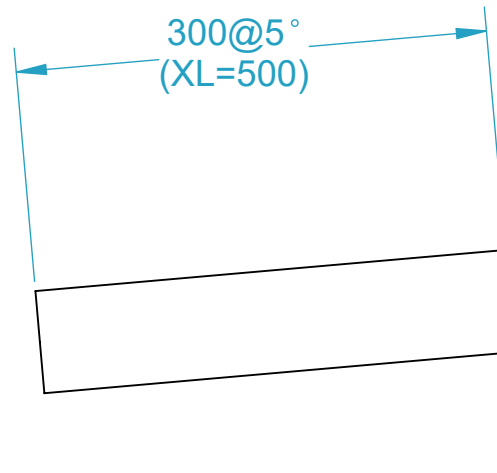

AQUAKNIGHT INDUSTRIES

CODE	NAME	DN
2500.112	Overflow Round 65 Ali	65
2500.112XL	Overflow Round 65x500 Ali	65
2500.113	Overflow Round 65 SS316	65
2500.113XL	Overflow Round 65x500 SS316	65

SECTION W-W