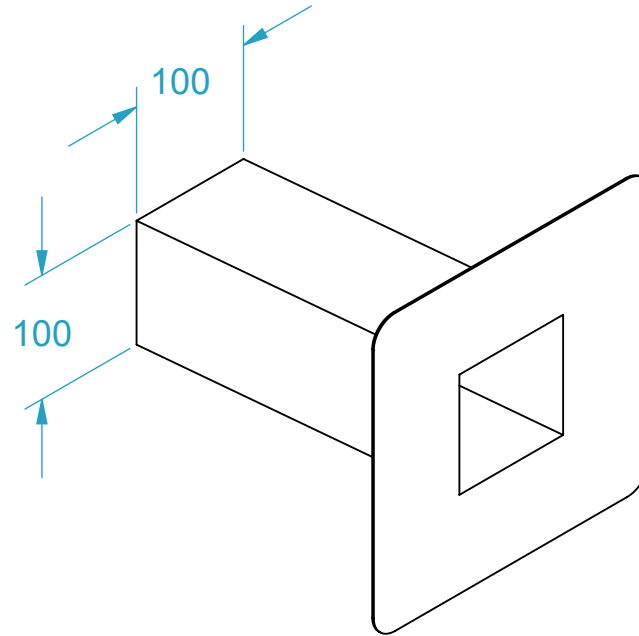

AQUAKNIGHT INDUSTRIES

CODE	NAME	DN
2400.212	Overflow 100x100 Ali	100
2400.212XL	Overflow 100x100x500 Ali	100
2400.213	Overflow 100x100 SS316	100
2400.213XL	Overflow 100x100x500 SS316	100

SECTION P-P