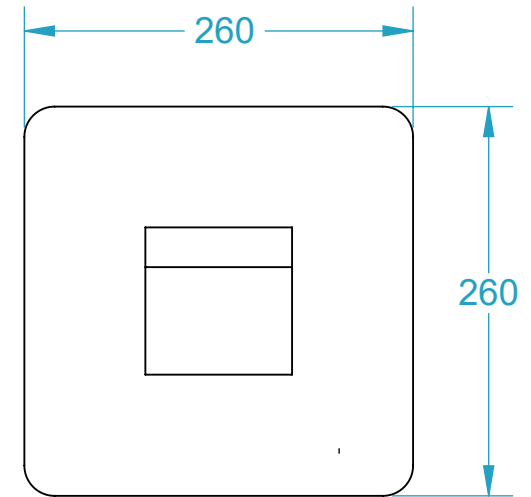

AQUAKNIGHT INDUSTRIES

CODE	NAME	DN
2400.212	Overflow 100x100 Ali	100
2400.212XL	Overflow 100x100x500 Ali	100
2400.213	Overflow 100x100 SS316	100
2400.213XL	Overflow 100x100x500 SS316	100

SECTION P-P