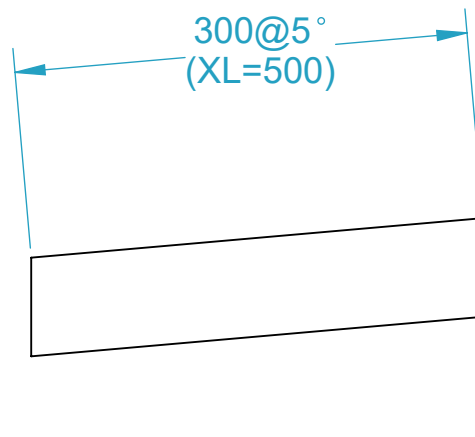

**AQUAKNIGHT INDUSTRIES**

CODE	NAME	DN
2400.112	Overflow 100x65 Ali	80
2400.112XL	Overflow 100x65x500 Ali	80
2400.113	Overflow 100x65 SS316	80
2400.113XL	Overflow 100x65x500 SS316	80

SECTION U-U