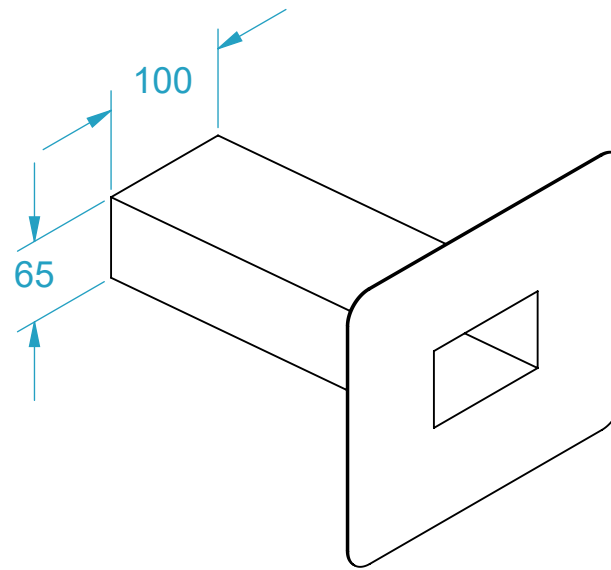

**AQUAKNIGHT INDUSTRIES**

CODE	NAME	DN
2400.112	Overflow 100x65 Ali	80
2400.112XL	Overflow 100x65x500 Ali	80
2400.113	Overflow 100x65 SS316	80
2400.113XL	Overflow 100x65x500 SS316	80

SECTION U-U