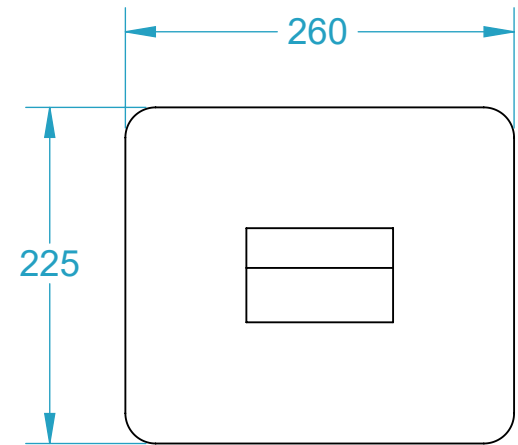

**AQUAKNIGHT INDUSTRIES**

CODE	NAME	DN
2400.112	Overflow 100x65 Ali	80
2400.112XL	Overflow 100x65x500 Ali	80
2400.113	Overflow 100x65 SS316	80
2400.113XL	Overflow 100x65x500 SS316	80

SECTION U-U