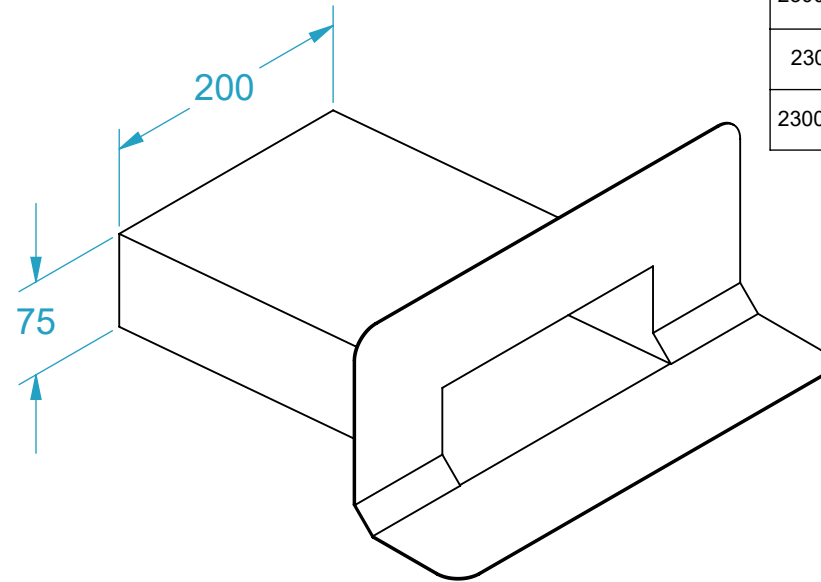

AQUAKNIGHT INDUSTRIES

CODE	NAME	DN
2300.312	Scupper Cha 200x75 Ali	150
2300.312XL	Scupper Cha 200x75x500 Ali	150
2300.313	Scupper Cha 200x75 SS316	150
2300.313XL	Scupper Cha 200x75x500 SS316	150

SECTION C-C