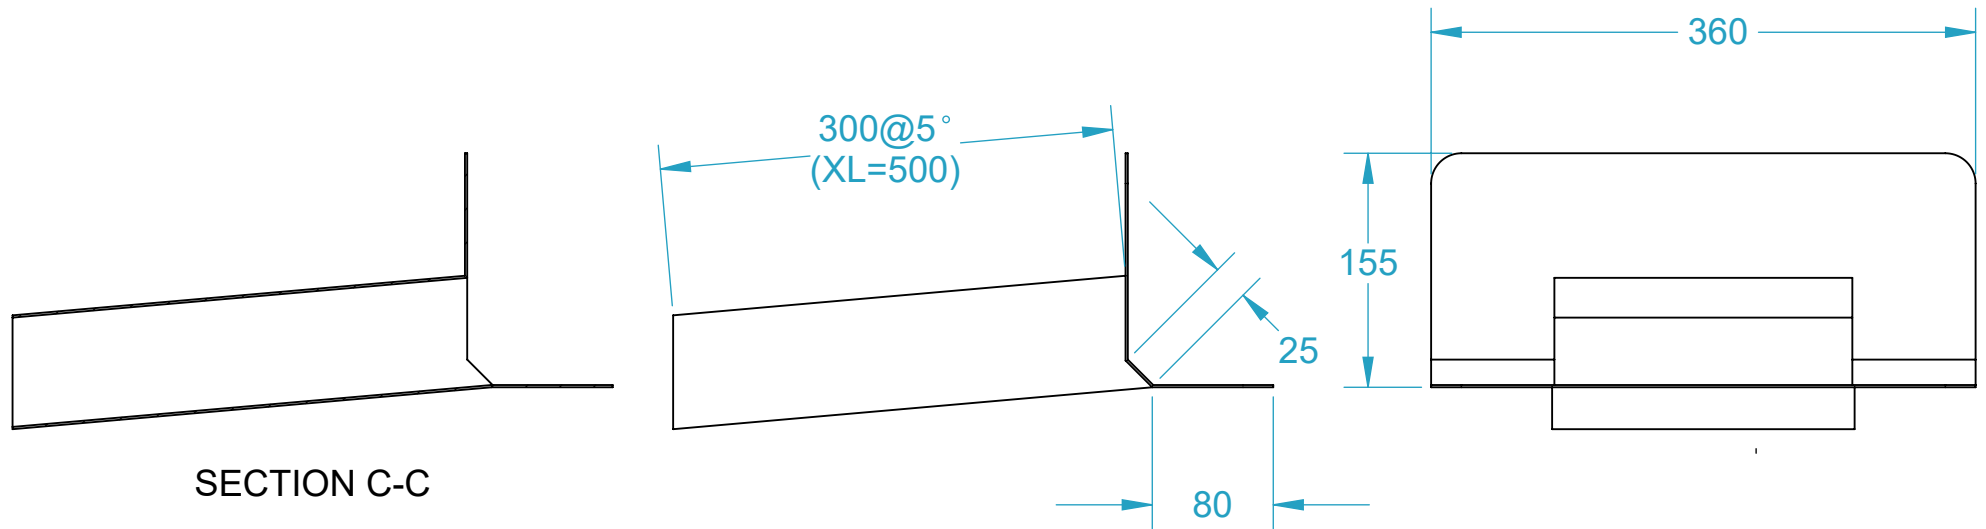

AQUAKNIGHT INDUSTRIES

CODE	NAME	DN
2300.312	Scupper Cha 200x75 Ali	150
2300.312XL	Scupper Cha 200x75x500 Ali	150
2300.313	Scupper Cha 200x75 SS316	150
2300.313XL	Scupper Cha 200x75x500 SS316	150

SECTION C-C