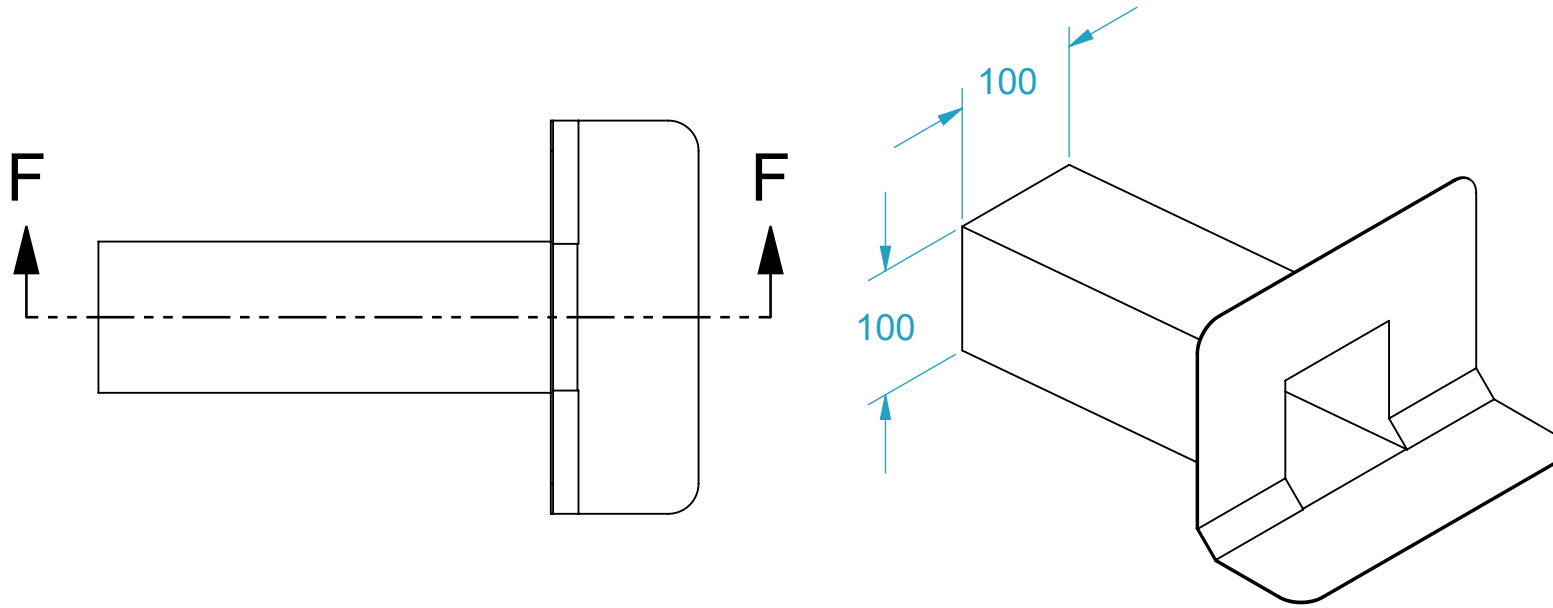

**AQUAKNIGHT INDUSTRIES**

CODE	NAME	DN
2300.212	Scupper Cha 100x100 Ali	100
2300.212XL	Scupper Cha 100x100x500 Ali	100
2300.213	Scupper Cha 100x100 SS316	100
2300.213XL	Scupper Cha 100x100x500 SS316	100