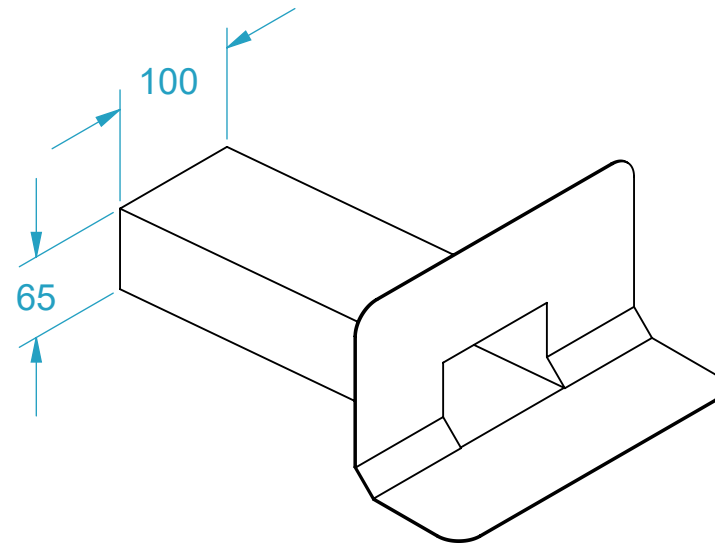

**AQUAKNIGHT INDUSTRIES**

CODE	NAME	DN
2300.112	Scupper Cha 100x65 Ali	80
2300.112XL	Scupper Cha 100x65x500 Ali	80
2300.113	Scupper Cha 100x65 SS316	80
2300.113XL	Scupper Cha 100x65x500 SS316	80

SECTION J-J