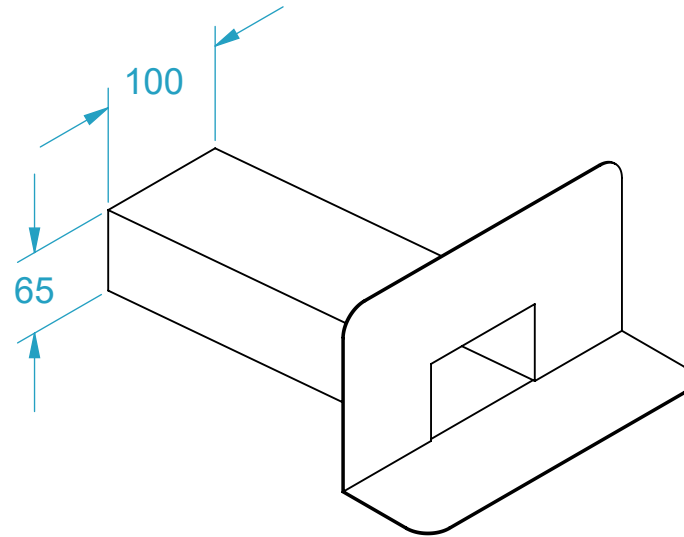

AQUAKNIGHT INDUSTRIES

CODE	NAME	DN
2200.112	Scupper 100x65 Ali	80
2200.112XL	Scupper 100x65x500 Ali	80
2200.113	Scupper 100x65 SS316	80
2200.113XL	Scupper 100x65x500 SS316	80

SECTION K-K